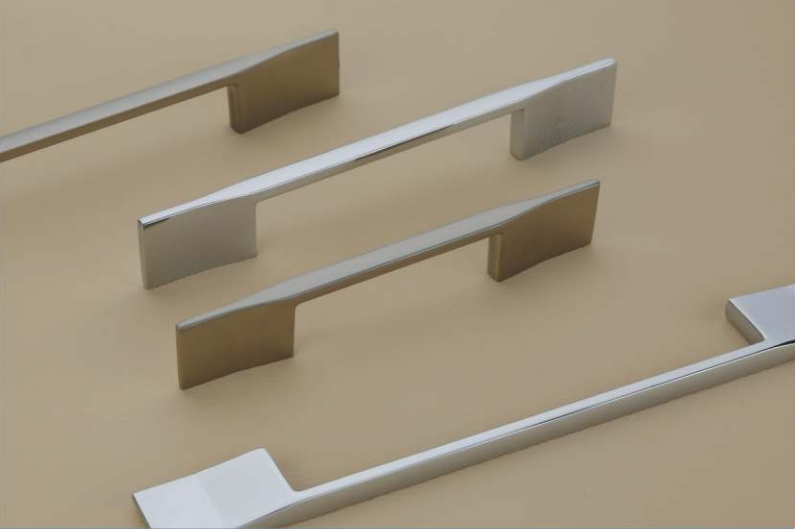

 **DOOR**TM
Wings

Architectural Hardware Fittings

Design is
thinking...
made visual

DR-1001
Size in mm : 64 / 96 / 128 / 160 / 224
Size in mm : 64 / 96 / 128 / 160 / 224

DOORTM
Wings
Architectural Hardware Fittings

DR-1001
Size in mm : 64 / 96 / 128 / 160 / 224
Size in mm : 64 / 96 / 128 / 160 / 224

DR-1001
Size in mm : 64 / 96 / 128 / 160 / 224
Size in mm : 64 / 96 / 128 / 160 / 224

DR-1001
Size in mm : 64 / 96 / 128 / 160 / 224
Size in mm : 64 / 96 / 128 / 160 / 224

DR-1001
Size in mm : 64 / 96 / 128 / 160 / 224
Size in mm : 64 / 96 / 128 / 160 / 224

DR-1001
Size in mm : 64 / 96 / 128 / 160 / 224
Size in mm : 64 / 96 / 128 / 160 / 224

Design is
thinking...
made VISUAL