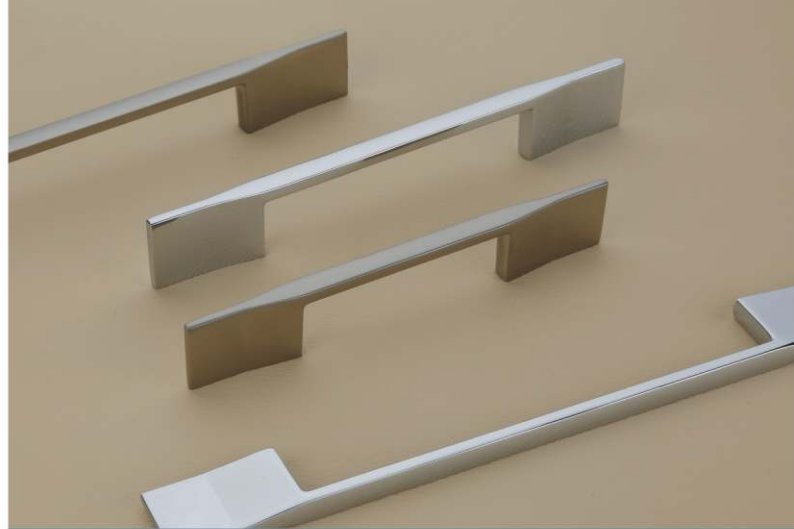

 **DOOR**TM
Wings

Architectural Hardware Fittings

Design is
thinking...
made visual

DR-1001
Size in mm : 64 / 96 / 128 / 160 / 224
Size in mm : 64 / 96 / 128 / 160 / 224

DOORTM
Wings
Architectural Hardware Fittings

DR-1001
Size in mm : 64 / 96 / 128 / 160 / 224
Size in mm : 64 / 96 / 128 / 160 / 224

DR-1001
Size in mm : 64 / 96 / 128 / 160 / 224
Size in mm : 64 / 96 / 128 / 160 / 224

DR-1001
Size in mm : 64 / 96 / 128 / 160 / 224
Size in mm : 64 / 96 / 128 / 160 / 224

DR-1001
Size in mm : 64 / 96 / 128 / 160 / 224
Size in mm : 64 / 96 / 128 / 160 / 224

DR-1001
Size in mm : 64 / 96 / 128 / 160 / 224
Size in mm : 64 / 96 / 128 / 160 / 224

Design is
thinking...
made VISUAL